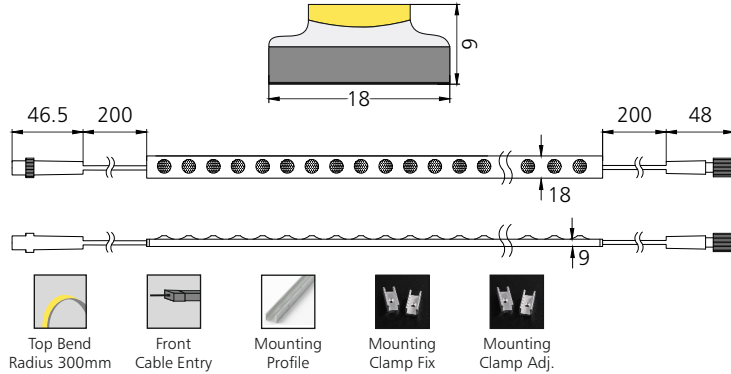

Power	18W/M
Lumen / CCT	1590lm/m - 2700K 1630lm/m - 3000K 1680lm/m - 4000K
UGR	< 19
Beam Angle	25x45°
Driver Placement	Remote