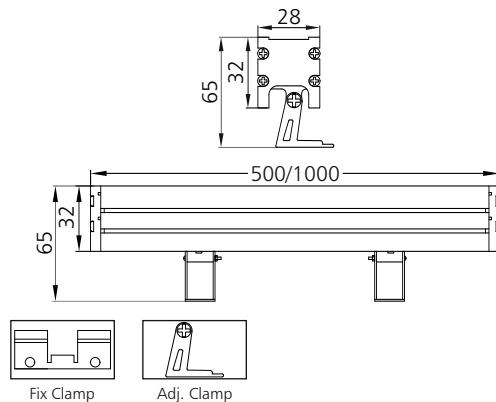

Power	500MM-7.5W/1000MM-15W
Lumen / CCT	705lm/1405lm - 2700K 720lm/1440lm - 3000K 745lm/1485lm - 4000K 460lm/1105lm - RGB
UGR	< 19
Beam Angle	10x65°
Driver Placement	Remote