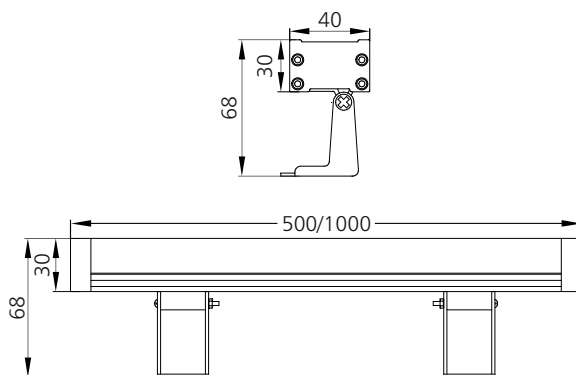

Kosmos

LED	Typ CRI	Body Finish	Length	Voltage	IP / IK Rating	Dimming Options
High Power 3 Step MacAdam L90-B10 60,000Hrs	92	Matt Grey	500MM 1000MM	DC24V	IP65 IK05	Non Dim Triac Analog Dali DMX512

Power	1000MM-12W
Lumen / CCT	876lm - 2700K 894lm - 3000K 912lm - 4000K 624lm - RGBW
UGR	< 19
Beam Angle	Diffused
Driver Placement	Remote

Power	500MM-7.5W/1000MM-15W
Lumen / CCT	705lm/1405lm - 2700K 720lm/1440lm - 3000K 745lm/1485lm - 4000K 460lm/1105lm - RGB
UGR	< 19
Beam Angle	10x65°
Driver Placement	Remote

Power	500MM-9W/1000MM-18W
Lumen / CCT	865lm/1735lm - 2700K 885lm/1780lm - 3000K 915lm/1830lm - 4000K 595lm/1180lm - RGB
UGR	< 19
Beam Angle	10x65°
Driver Placement	Remote