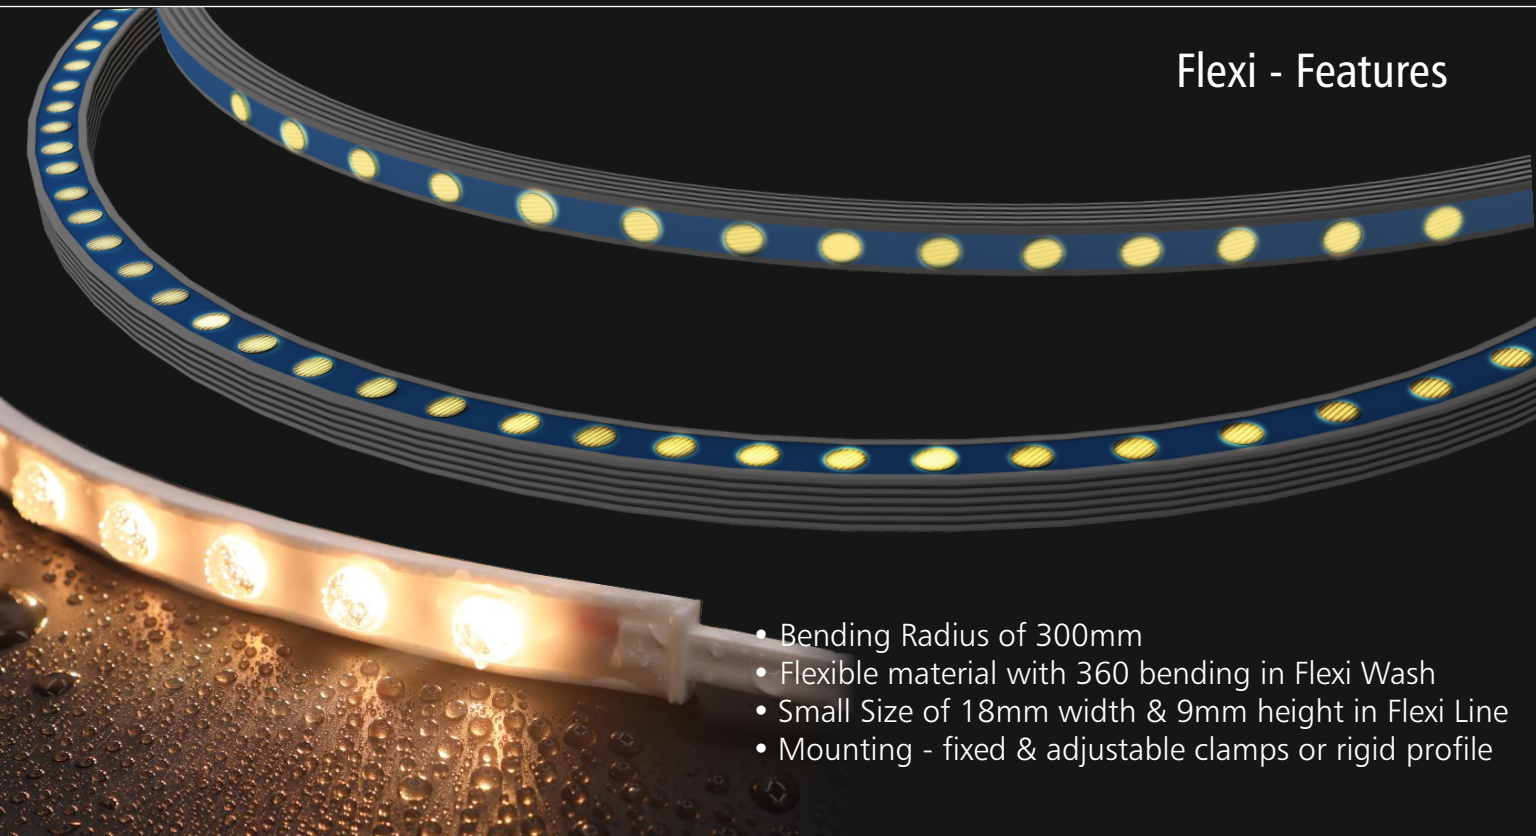

Kosmos

Powerful range of linear grazers both in rigid & flexible forms with precision optics ensuring zero color shift and high quality grazing output
Flexible grazer allows for 360 bending ensuring optimum solution for curved walls, domes and other such spaces

Kosmos - Features

- Precision wall graze output
- Bottom cable entry for looping
- RGB control with integrated DMX
- Fixed & Adjustable clamps for Kosmos 15

Flexi - Features

- Bending Radius of 300mm
- Flexible material with 360 bending in Flexi Wash
- Small Size of 18mm width & 9mm height in Flexi Line
- Mounting - fixed & adjustable clamps or rigid profile