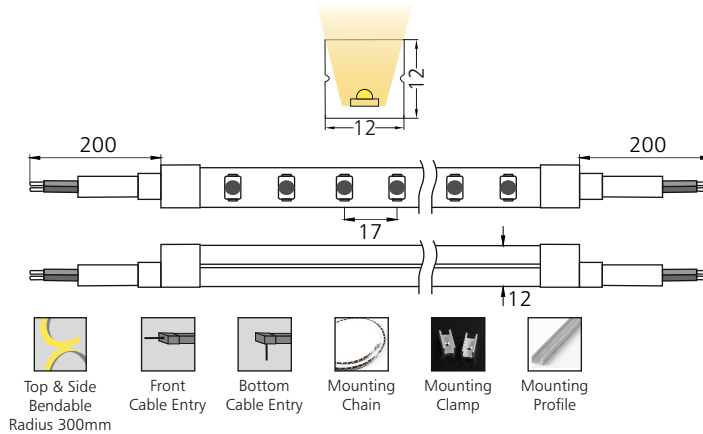

Power	15W/M
Lumen / CCT	1426lm/m - 2700K 1441lm/m - 3000K 1464lm/m - 4000K
UGR	<19
Beam Angle	30°
Driver Placement	Remote