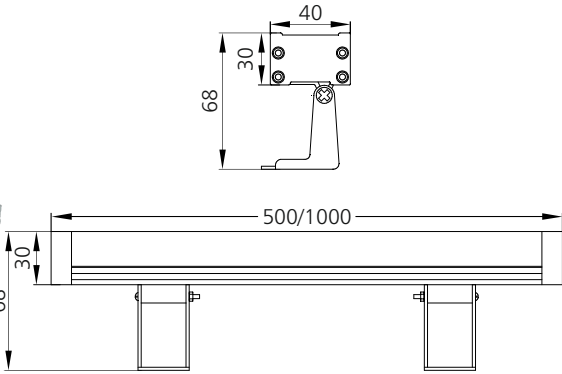

Kosmos

LED	Typ CRI	Body Finish	Length	Voltage	IP / IK Rating	Dimming Options
High Power 3 Step MacAdam L90-B10 60,000Hrs	92	Matt Grey	500MM 1000MM	DC24V	IP65 IK05	Non Dim Triac Analog Dali DMX512

Power	500MM-12W/1000MM-24W
Lumen / CCT	1155lm/2315lm - 2700K 1185lm/2375lm - 3000K 1220lm/2445lm - 4000K 785lm/1570lm - RGB
UGR	< 19
Beam Angle	10x65°
Driver Placement	Remote