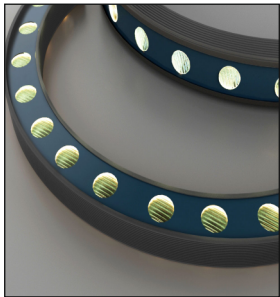

Kosmos

Powerful range of linear grazers both in rigid & flexible forms with precision optics ensuring zero color shift and high quality grazing output
Flexible grazer allows for 360 bending ensuring optimum solution for curved walls, domes and other such spaces

Kosmos - Features

- Precision wall graze output
- Bottom cable entry for looping
- RGB control with integrated DMX
- Fixed & Adjustable clamps for Kosmos 15

Flexi - Features

- Bending Radius of 300mm
- Flexible material with 360 bending in Flexi Wash
- Small Size of 18mm width & 9mm height in Flexi Line
- Mounting - fixed & adjustable clamps or rigid profile

Kosmos - Flexi

LED	Typ CRI	Body Finish	Length	Voltage	IP Rating	Dimming Options
Mid / High Power 3 Step MacAdam L90-B10 60,000Hrs	92	Matt White Matt Grey	5000MM	DC24V	IP67	Non Dim Triac Analog Dali DMX512

Flexi Line
#2204

Power	18W/M
Lumen / CCT	1590lm/m - 2700K 1630lm/m - 3000K 1680lm/m - 4000K
UGR	< 19
Beam Angle	25x45°
Driver Placement	Remote

Flexi Wash
#2213

Power	24W/M
Lumen / CCT	1985lm/m - 2700K 2035lm/m - 3000K 2095lm/m - 4000K
UGR	< 19
Beam Angle	25x100°
Driver Placement	Remote