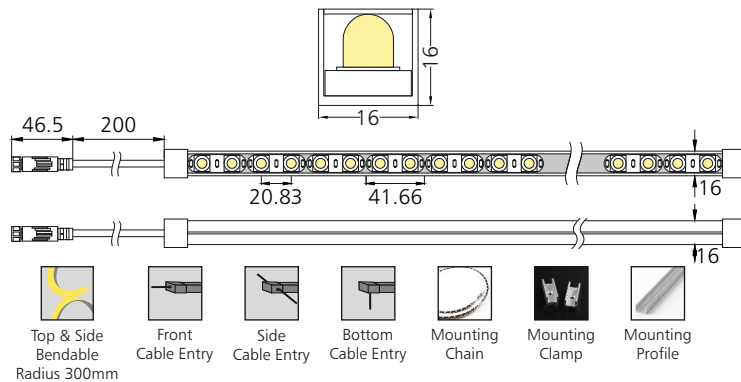

Power	18W/M
Lumen / CCT	1656lm/m - 2700K 1674lm/m - 3000K 1701lm/m - 4000K
UGR	<19
Beam Angle	30°
Driver Placement	Remote