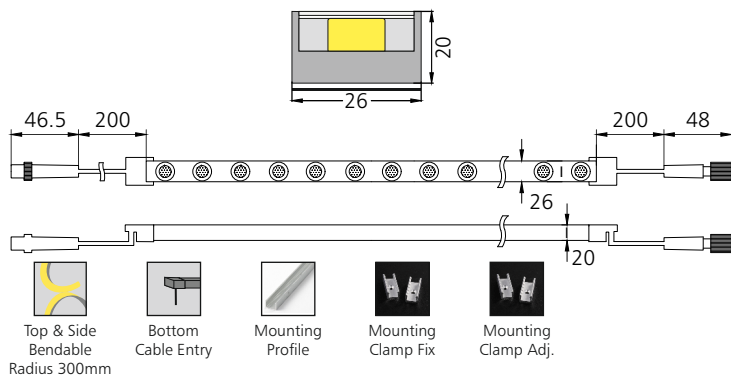

Power	500MM-12W/1000MM-24W
Lumen / CCT	1155lm/2315lm - 2700K 1185lm/2375lm - 3000K 1220lm/2445lm - 4000K 785lm/1570lm - RGB
UGR	< 19
Beam Angle	10x65°
Driver Placement	Remote

Power	500MM-18W/1000MM-36W
Lumen / CCT	1735lm/3475lm - 2700K 1780lm/3560lm - 3000K 1830lm/3660lm - 4000K 1180lm/2360lm - RGB
UGR	< 19
Beam Angle	10x65°
Driver Placement	Remote

Flexi Line
#2204

Power	18W/M
Lumen / CCT	1590lm/m - 2700K 1630lm/m - 3000K 1680lm/m - 4000K
UGR	< 19
Beam Angle	25x45°
Driver Placement	Remote

Flexi Wash
#2213

Power	24W/M
Lumen / CCT	1985lm/m - 2700K 2035lm/m - 3000K 2095lm/m - 4000K
UGR	< 19
Beam Angle	25x100°
Driver Placement	Remote