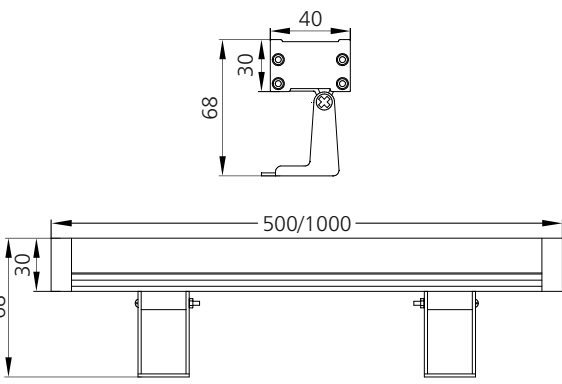

Power	500MM-18W/1000MM-36W
Lumen / CCT	1735lm/3475lm - 2700K 1780lm/3560lm - 3000K 1830lm/3660lm - 4000K 1180lm/2360lm - RGB
UGR	< 19
Beam Angle	10x65°
Driver Placement	Remote