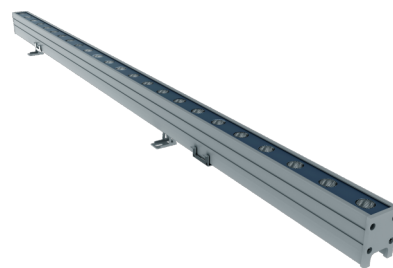

Kosmos - Features

- Precision wall graze output
- Bottom cable entry for looping
- RGB control with integrated DMX
- Fixed & Adjustable clamps for Kosmos 15

Flexi - Features

- Bending Radius of 300mm
- Flexible material with 360 bending in Flexi Wash
- Small Size of 18mm width & 9mm height in Flexi Line
- Mounting - fixed & adjustable clamps or rigid profile

Kosmos

LED	Typ CRI	Body Finish	Length	Voltage	IP / IK Rating	Dimming Options
High Power 3 Step MacAdam L90-B10 60,000Hrs	92	Matt Grey	500MM 1000MM	DC24V	IP65 IK05	Non Dim Triac Analog Dali DMX512

Kosmos Wide
#2202

Power	1000MM-12W
Lumen / CCT	876lm - 2700K 894lm - 3000K 912lm - 4000K 624lm - RGBW
UGR	< 19
Beam Angle	Diffused
Driver Placement	Remote

Kosmos 15
#2201

Power	500MM-7.5W/1000MM-15W
Lumen / CCT	705lm/1405lm - 2700K 720lm/1440lm - 3000K 745lm/1485lm - 4000K 460lm/1105lm - RGB
UGR	< 19
Beam Angle	10x65°
Driver Placement	Remote