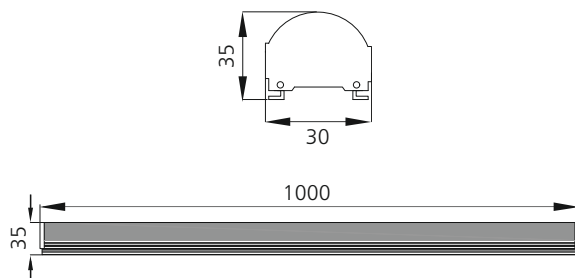

Kosmos Wide
#2202

Power	1000MM-12W
Lumen / CCT	876lm - 2700K 894lm - 3000K 912lm - 4000K 624lm - RGBW
UGR	< 19
Beam Angle	Diffused
Driver Placement	Remote